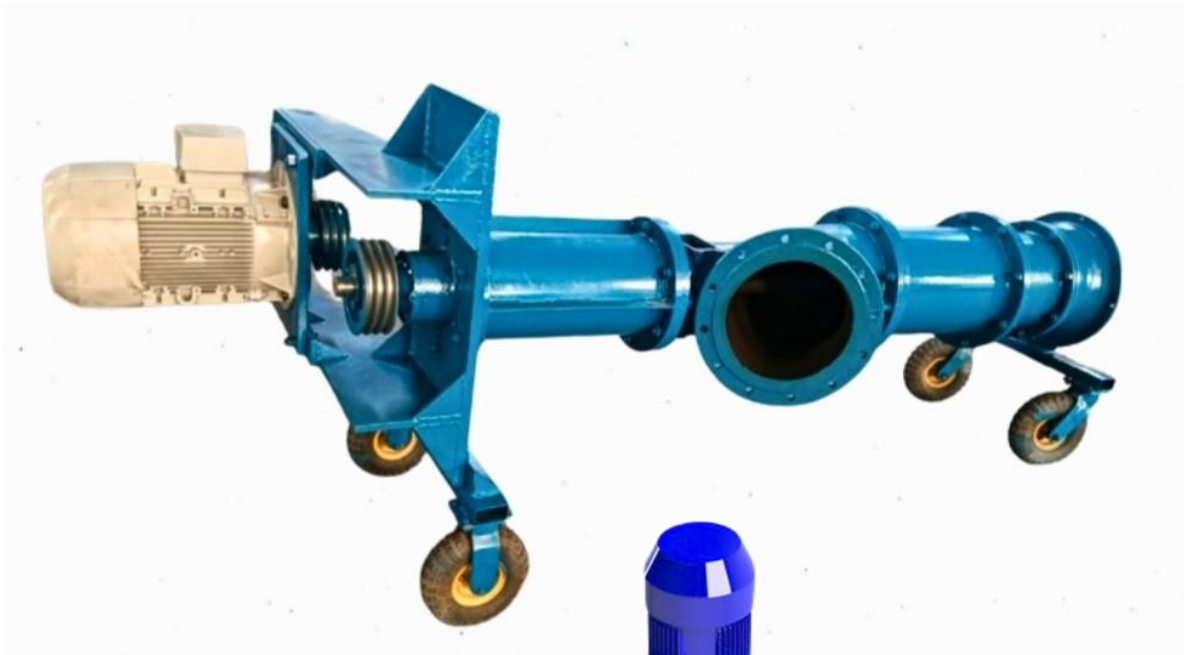

# Vertical Axial Flow Pump TS 300V

**TS PUMPS**  
WATER TRUST SOLUTIONS

## TS 300V

Vertical Axial Flow Pump

TS 450V

TS 500V

TS 600V

TS 700V

TS PUMPS MANUFACTURING CO., LTD

Lot B-3B5-Cn, Road NE5B, My Phuoc 3 Industrial Park, Thoi Hoa Ward, Ben Cat Town, Binh Duong Province, Viet Nam